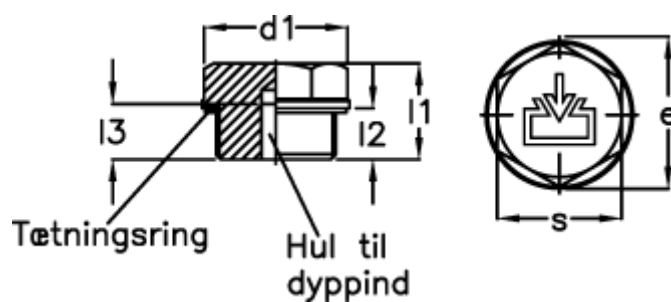

Article number: 20239555

Description: E+G

Threaded plug GN 741-22-M16x1,5-ES-1

## Measures

$d1 = 22$

$d2 = M16x1,5$

$d4 = M5$

$e = 20.8$

$l1 = 15.5$

$l2 = 8.0$

$s = 12$